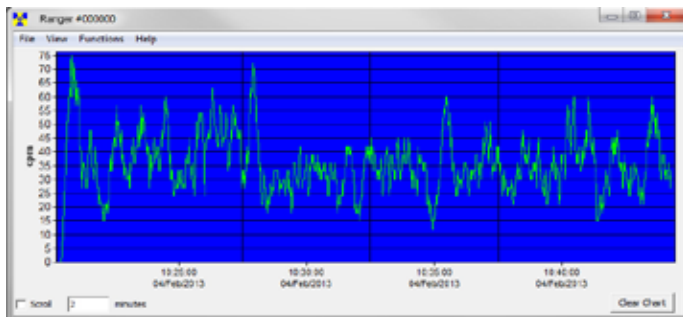

Power Requirements

2 AA alkaline batteries

Includes

Carrying Case, Xtreme Boot, Stand, Mini-USB Cable, Observer USB Software Download, Certificate of Conformance

Limited Warranty

1 year limited warranty

USB Observer Software collects data stored in the internal memory of The Monitor 200