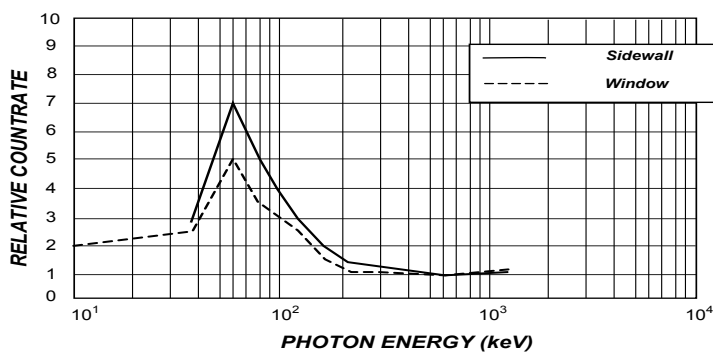

ENERGY RESPONSE
(Relative to Cs-137)

SE INTERNATIONAL INC

P.O. Box 39, 436 Farm Rd. Summertown, TN 38483

1-800-293-5759

Fax: 931-964-3564

www.seintl.com

radiationinfo@seintl.com

RADIATION®

A • L • E • R • T