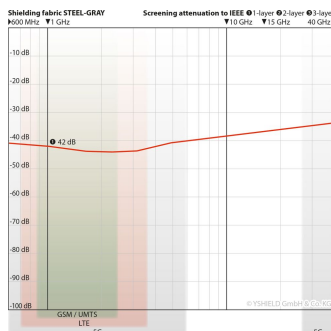

# YSHIELD® TDG | Shielding blanket

Blanket made from Steel-Gray with 42 dB. Groundable. Size: 200 cm x 140 cm.

YSHIELD® TDG

YSHIELD® TDG

YSHIELD® TDG

YSHIELD® GV

## Properties

Shielding thin **blanket made from Steel-Gray** for HF+LF shielding. Easy and quick protection on the **couch**, in the **bed**, on **holiday**, on **business trips** or while **playing console** games.

## Technical data

- **Size: 200 cm x 140 cm**
- **Attenuation: 42 dB**
- Colors: Gray
- Raw materials: 40 % cotton, 30 % polyester, 30 % stainless steel
- Surface conductivity: 100-800 ohm (square resistance)